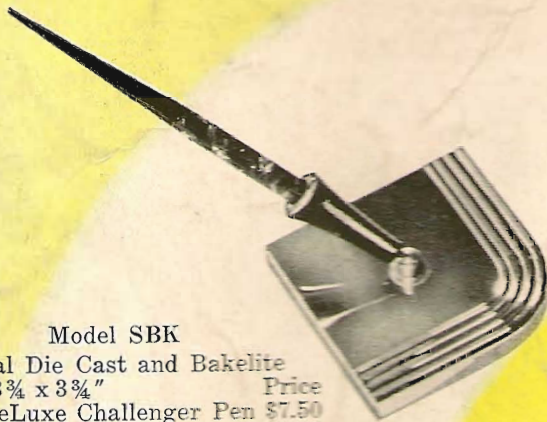

Model MB
Metal with Bakelite frame

Size: 4¼ x 4¼"	Price
With Parker Challenger Pen	\$6.75
With Parkette Pen	5.25
With Parkette DeLuxe Pen	5.75
With DeLuxe Challenger Pen	7.50

Model RAG (Green Zealonyx)
Also Model RAW (White Zealonyx)

Size: 3" diameter	Price
With Parkette Pen	\$2.50
With Parkette DeLuxe Pen	3.00
With Parker Challenger Pen	4.00
With DeLuxe Challenger Pen	4.75

Model SBK
Metal Die Cast and Bakelite

Size: 3¾ x 3¾"	Price
With DeLuxe Challenger Pen	\$7.50
With Parkette Pen	5.25
With Parkette DeLuxe Pen	5.75
With Parker Challenger Pen	6.75